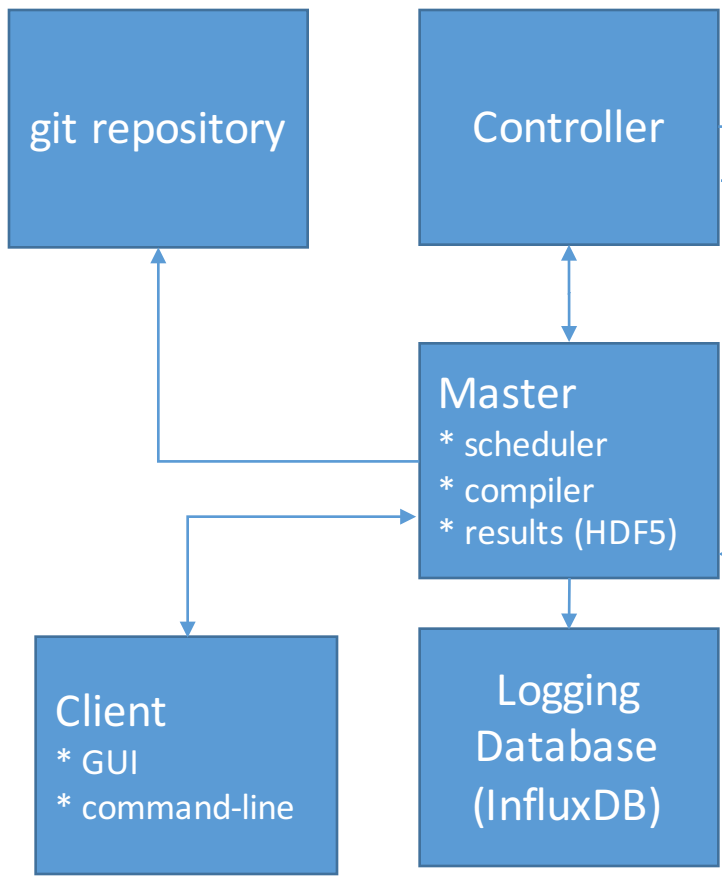

ARTIQ System Overview

(1 Gb Ethernet)

Peripherals: